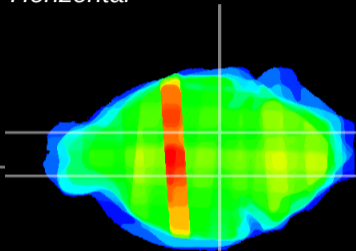

*Coronal*

*Sagittal-R*

*Sagittal-L*

ViBrism: CX30745  
*Horizontal*

SN