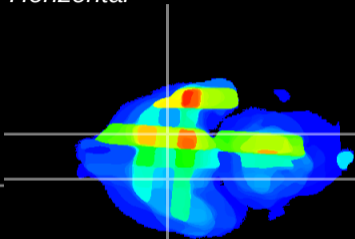

*Coronal*

*Sagittal-R*

*Sagittal-L*

ViBrisM: CX30748  
*Horizontal*

S0