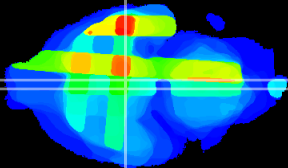

Coronal

Sagittal-R

Sagittal-L

ViBrism: CX30748
Horizontal

VMH