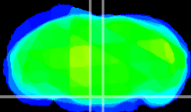

Coronal

Sagittal-R

Sagittal-L

ViBrism: CX30751
Horizontal

Pn