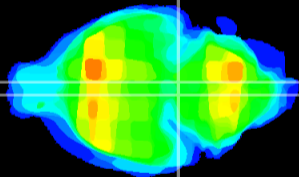

Coronal

Sagittal-R

Sagittal-L

ViBrism: CX30751
Horizontal

Pn