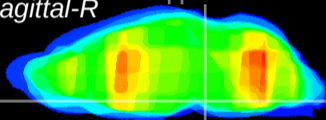

Coronal

Sagittal-R

Sagittal-L

ViBrism: CX30751
Horizontal

Pn