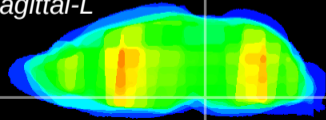

Coronal

Sagittal-R

Sagittal-L

ViBrism: CX30751
Horizontal

Pn