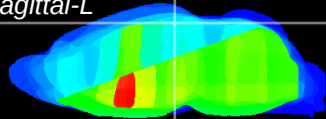

Coronal

Sagittal-R

Sagittal-L

ViBrism: CX30763
Horizontal

RS