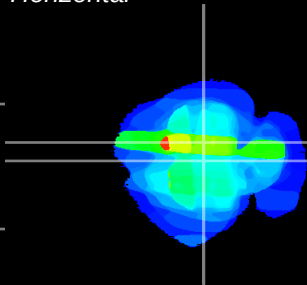

Coronal

Sagittal-R

Sagittal-L

ViBrism: CX30763
Horizontal

RS