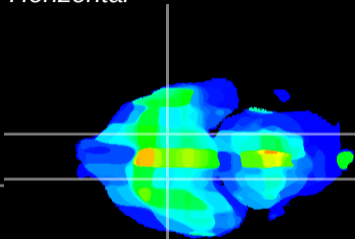

Coronal

Sagittal-R

Sagittal-L

ViBrisM: CX30765
Horizontal

S0