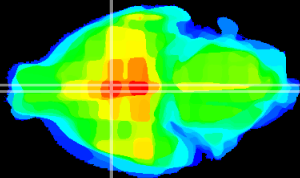

Coronal

Sagittal-R

Sagittal-L

ViBrisM: CX30770  
Horizontal

SPa dorsal