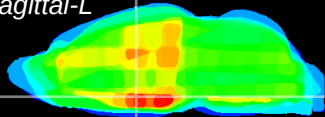

Coronal

Sagittal-R

Sagittal-L

ViBrisM: CX30770  
Horizontal

SPa dorsal