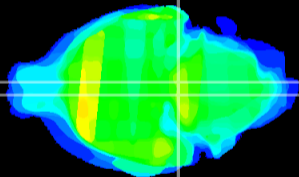

Coronal

Sagittal-R

Sagittal-L

ViBriSM: CX30775
Horizontal

Pn