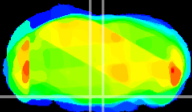

Coronal

Sagittal-R

Sagittal-L

ViBriSM: CX30775
Horizontal

Pn