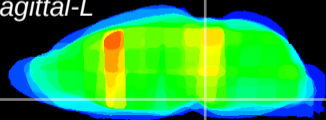

Coronal

Sagittal-R

Sagittal-L

ViBriSM: CX30775
Horizontal

Pn