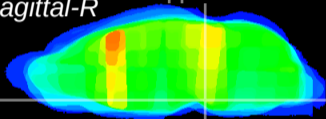

Coronal

Sagittal-R

Sagittal-L

ViBriSM: CX30775
Horizontal

Pn