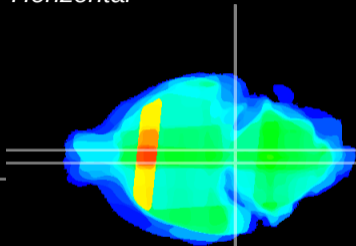

Coronal

Sagittal-R

Sagittal-L

ViBrism: CX30778
Horizontal

Pn