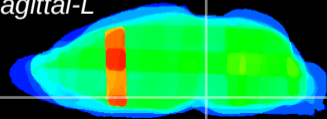

Coronal

Sagittal-R

Sagittal-L

ViBrism: CX30778
Horizontal

Pn