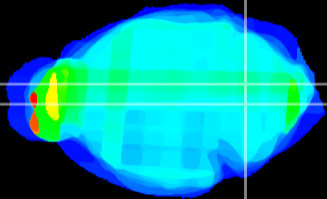

Coronal

Sagittal-R

Sagittal-L

ViBrism: CX30794
Horizontal

MVe