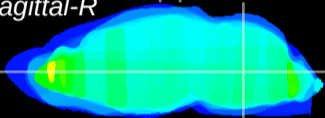

Coronal

Sagittal-R

Sagittal-L

ViBrism: CX30794
Horizontal

MVe