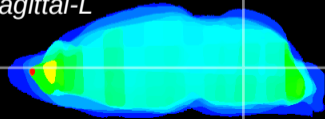

Coronal

Sagittal-R

Sagittal-L

ViBrism: CX30794
Horizontal

MVe