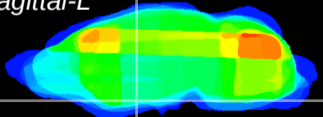

Coronal

Sagittal-R

Sagittal-L

ViBrisM: CX30805
Horizontal

S0