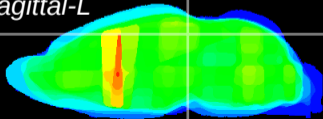

Coronal

Sagittal-R

Sagittal-L

ViBrism: CX30808
Horizontal

SC