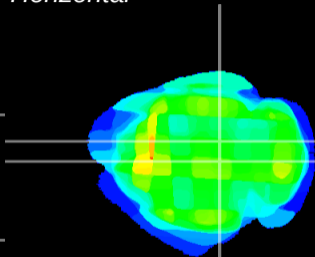

Coronal

Sagittal-R

Sagittal-L

ViBrism: CX30808
Horizontal

SC