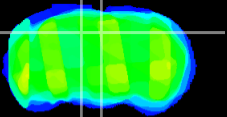

Coronal

Sagittal-R

Sagittal-L

ViBrism: CX30808
Horizontal

SC