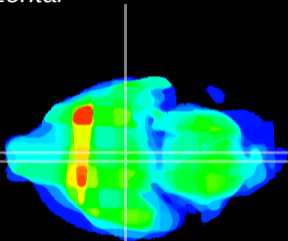

Coronal

Sagittal-R

Sagittal-L

ViBrism: CX30808
Horizontal

VMH