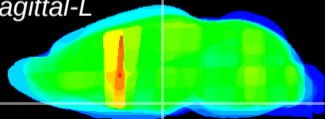

Coronal

Sagittal-R

Sagittal-L

ViBrism: CX30808
Horizontal

VMH