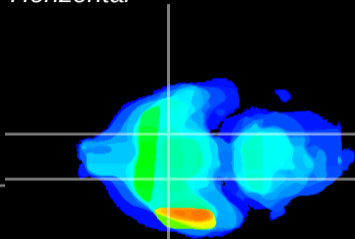

Coronal

Sagittal-R

Sagittal-L

ViBriSM: CX30817
Horizontal

S0