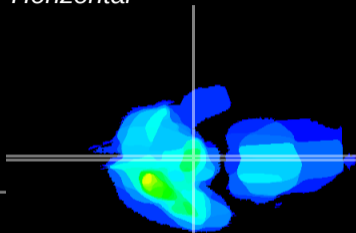

Coronal

Sagittal-R

Sagittal-L

ViBrism: CX30820
Horizontal

ME