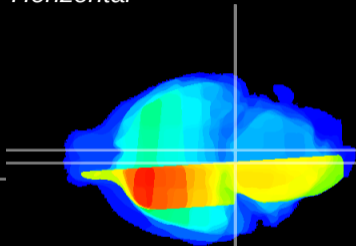

Coronal

Sagittal-R

Sagittal-L

ViBrism: CX30839
Horizontal

Pn