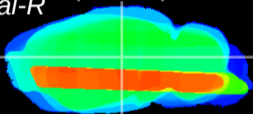

*Coronal*

*Sagittal-R*

*Sagittal-L*

ViBrism: CX30849  
*Horizontal*

LG