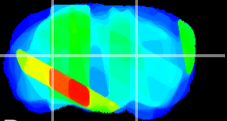

*Coronal*

*Sagittal-R*

*Sagittal-L*

ViBrism: CX30849  
*Horizontal*

LG