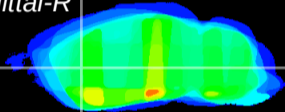

Coronal

Sagittal-R

Sagittal-L

ViBriSM: CX30868  
Horizontal

CPU lateral