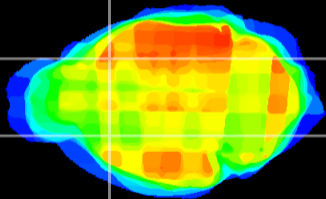

Coronal

Sagittal-R

Sagittal-L

ViBrism: CX30871
Horizontal

CPU lateral