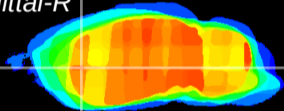

Coronal

Sagittal-R

Sagittal-L

ViBrism: CX30871
Horizontal

CPU lateral