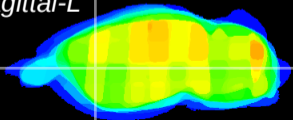

Coronal

Sagittal-R

Sagittal-L

ViBrism: CX30871
Horizontal

CPU lateral