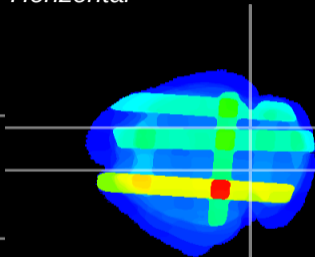

Coronal

Sagittal-R

Sagittal-L

ViBriSM: CX30896
Horizontal

IC