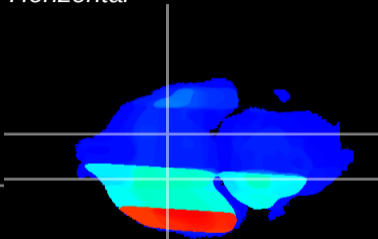

Coronal

Sagittal-R

Sagittal-L

ViBriSM: CX30908
Horizontal

S0