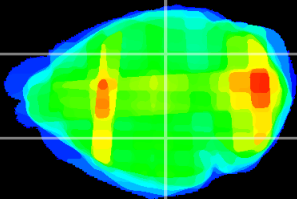

*Coronal*

*Sagittal-R*

*Sagittal-L*

ViBrism: CX30911  
*Horizontal*

LG