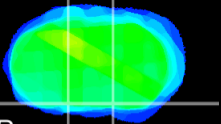

*Coronal*

*Sagittal-R*

*Sagittal-L*

ViBrism: CX30911  
*Horizontal*

S0