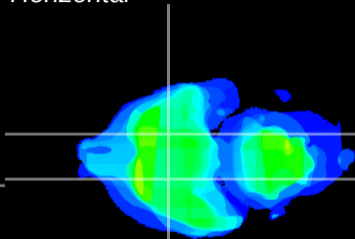

*Coronal*

*Sagittal-R*

*Sagittal-L*

ViBrism: CX30911  
*Horizontal*

S0