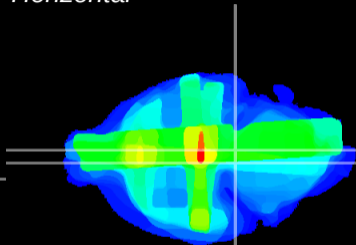

Coronal

Sagittal-R

Sagittal-L

ViBrism: CX30944
Horizontal

Pn