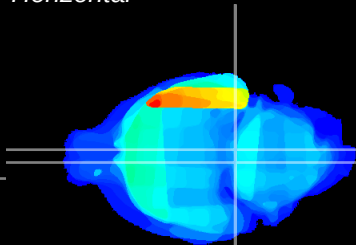

Coronal

Sagittal-R

Sagittal-L

ViBrism: CX30951
Horizontal

Pn