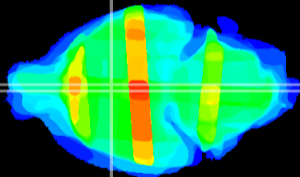

Coronal

Sagittal-R

Sagittal-L

ViBrism: CX30975  
Horizontal

SPa dorsal