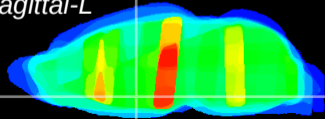

Coronal

Sagittal-R

Sagittal-L

ViBrism: CX30975  
Horizontal

SPa dorsal