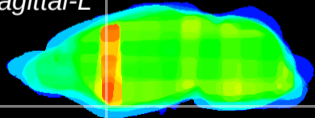

Coronal

Sagittal-R

Sagittal-L

ViBrism: CX30982
Horizontal

Tu