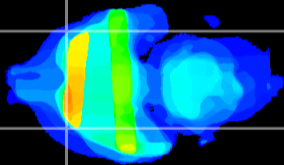

*Coronal*

*Sagittal-R*

*Sagittal-L*

ViBrism: CX30984  
*Horizontal*

Pir