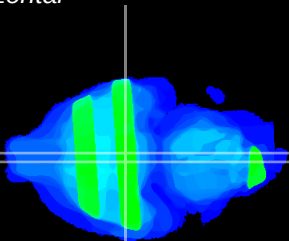

Coronal

Sagittal-R

Sagittal-L

ViBrism: CX30993
Horizontal

VMH