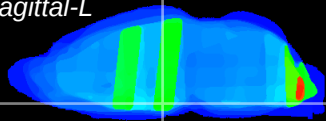

Coronal

Sagittal-R

Sagittal-L

ViBrism: CX30993
Horizontal

VMH