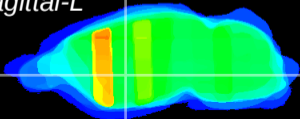

Coronal

Sagittal-R

Sagittal-L

ViBriSM: CX30995
Horizontal

GP