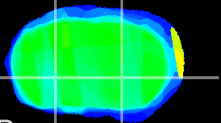

Coronal

Sagittal-R

Sagittal-L

ViBriSM: CX30995
Horizontal

GP