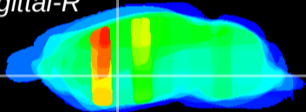

Coronal

Sagittal-R

Sagittal-L

ViBriSM: CX30995
Horizontal

GP