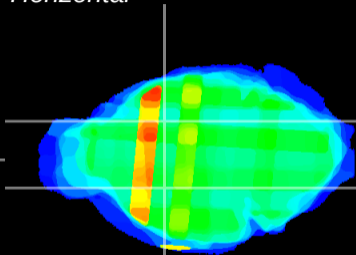

Coronal

Sagittal-R

Sagittal-L

ViBriSM: CX30995
Horizontal

GP