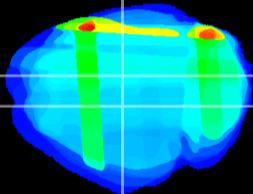

Coronal

Sagittal-R

Sagittal-L

ViBrism: CX30999
Horizontal

DG