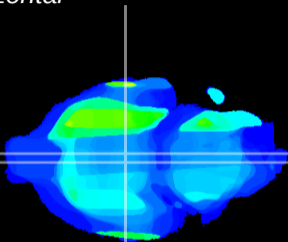

Coronal

Sagittal-R

Sagittal-L

ViBrism: CX31004
Horizontal

VMH