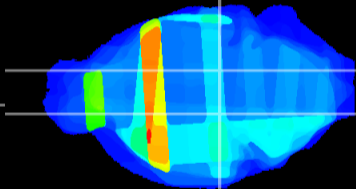

Coronal

Sagittal-R

Sagittal-L

ViBrism: CX31005
Horizontal

SN