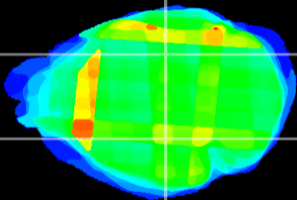

*Coronal*

*Sagittal-R*

*Sagittal-L*

ViBrism: CX31006  
*Horizontal*

LG