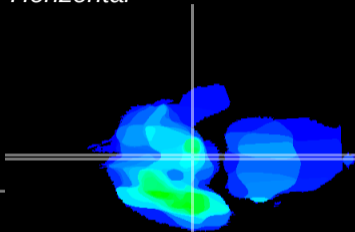

Coronal

Sagittal-R

Sagittal-L

ViBrism: CX31006
Horizontal

ME