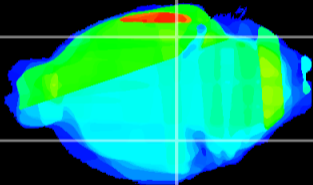

Coronal

Sagittal-R

Sagittal-L

ViBrism: CX31017
Horizontal

ventral S