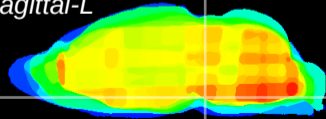

Coronal

Sagittal-R

Sagittal-L

ViBrism: CX31045
Horizontal

Pn