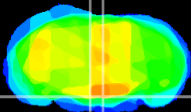

Coronal

Sagittal-R

Sagittal-L

ViBrism: CX31045
Horizontal

Pn