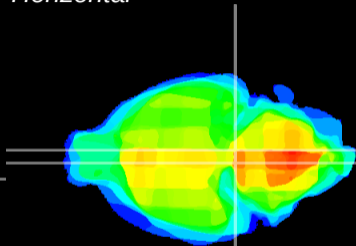

Coronal

Sagittal-R

Sagittal-L

ViBrism: CX31045
Horizontal

Pn