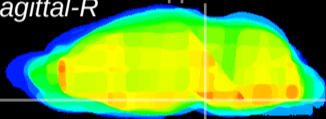

Coronal

Sagittal-R

Sagittal-L

ViBrism: CX31045
Horizontal

Pn