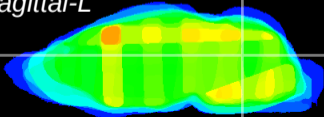

Coronal

Sagittal-R

Sagittal-L

ViBrism: CX31061
Horizontal

Cb nucleus