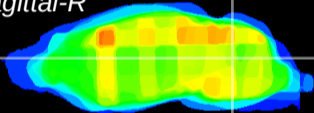

Coronal

Sagittal-R

Sagittal-L

ViBrism: CX31061
Horizontal

Cb nucleus