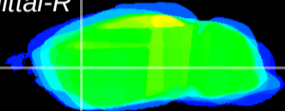

*Coronal*

*Sagittal-R*

*Sagittal-L*

ViBrism: CX31062  
*Horizontal*

CPU lateral