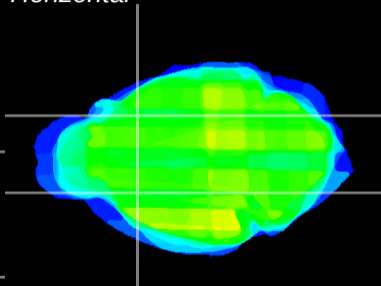

*Coronal*

*Sagittal-R*

*Sagittal-L*

ViBrism: CX31062  
*Horizontal*

CPU lateral