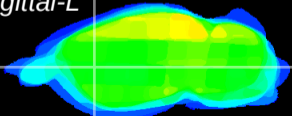

*Coronal*

*Sagittal-R*

*Sagittal-L*

ViBrism: CX31062  
*Horizontal*

CPU lateral