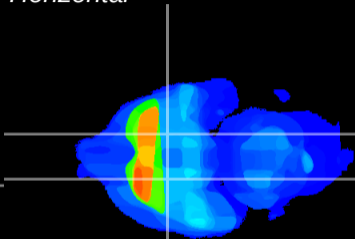

Coronal

Sagittal-R

Sagittal-L

ViBrisM: CX31064
Horizontal

S0