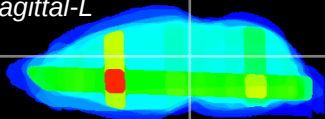

Coronal

Sagittal-R

Sagittal-L

ViBrism: CX31105
Horizontal

PAG