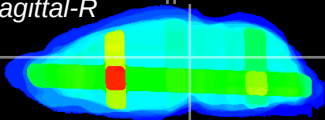

Coronal

Sagittal-R

Sagittal-L

ViBrism: CX31105
Horizontal

PAG