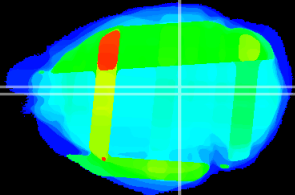

Coronal

Sagittal-R

Sagittal-L

ViBrism: CX31105
Horizontal

PAG