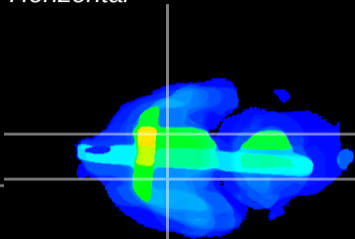

*Coronal*

*Sagittal-R*

*Sagittal-L*

ViBrisM: CX31120  
*Horizontal*

S0