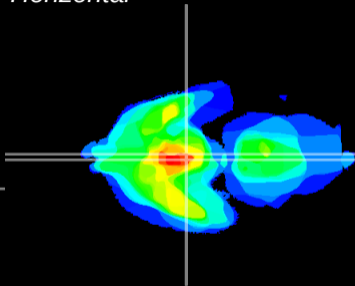

Coronal

Sagittal-R

Sagittal-L

ViBrism: CX31132
Horizontal

Arc