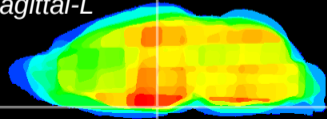

Coronal

Sagittal-R

Sagittal-L

ViBrism: CX31132
Horizontal

Arc