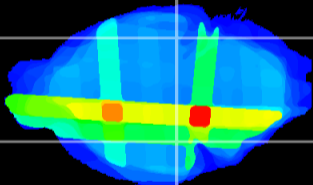

Coronal

Sagittal-R

Sagittal-L

ViBrism: CX31140
Horizontal

ventral S