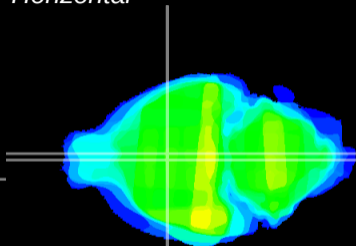

Coronal

Sagittal-R

Sagittal-L

ViBriSm: CX31146
Horizontal

SPa dorsal