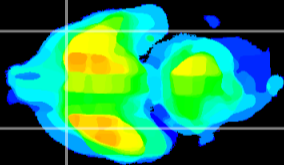

Coronal

Sagittal-R

Sagittal-L

ViBrism: CX31151
Horizontal

Pir