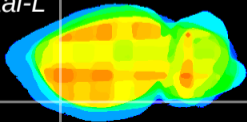

Coronal

Sagittal-R

Sagittal-L

ViBrism: CX31151
Horizontal

Pir