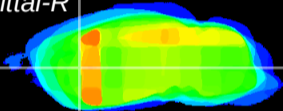

Coronal

Sagittal-R

Sagittal-L

ViBrism: CX31170
Horizontal

CPU lateral