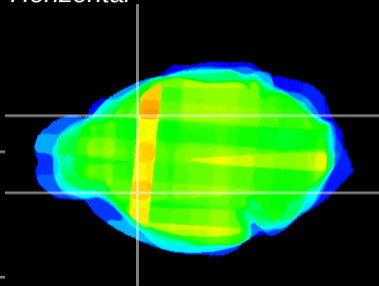

Coronal

Sagittal-R

Sagittal-L

ViBrism: CX31170
Horizontal

CPU lateral