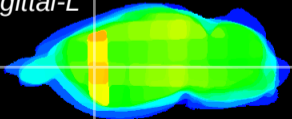

Coronal

Sagittal-R

Sagittal-L

ViBrism: CX31170
Horizontal

CPU lateral