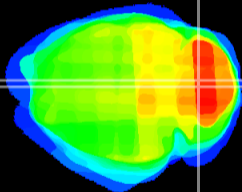

Coronal

Sagittal-R

Sagittal-L

ViBrism: CX31192
Horizontal

Cb vermis