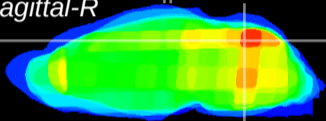

Coronal

Sagittal-R

Sagittal-L

ViBrism: CX31192
Horizontal

Cb vermis