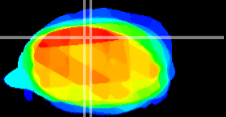

Coronal

Sagittal-R

Sagittal-L

ViBrism: CX31192
Horizontal

Cb vermis