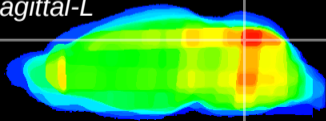

Coronal

Sagittal-R

Sagittal-L

ViBrism: CX31192
Horizontal

Cb vermis