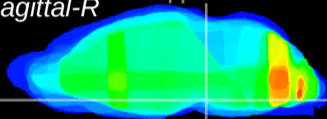

Coronal

Sagittal-R

Sagittal-L

ViBrism: CX31202
Horizontal

Pn