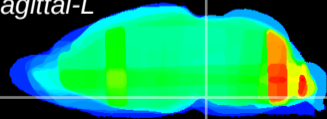

Coronal

Sagittal-R

Sagittal-L

ViBrism: CX31202
Horizontal

Pn