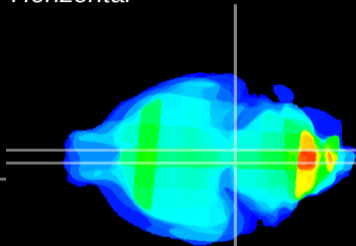

Coronal

Sagittal-R

Sagittal-L

ViBrism: CX31202
Horizontal

Pn