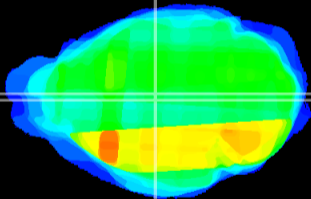

Coronal

Sagittal-R

Sagittal-L

ViBrism: CX31227
Horizontal

MD