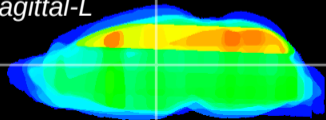

Coronal

Sagittal-R

Sagittal-L

ViBrism: CX31227
Horizontal

MD