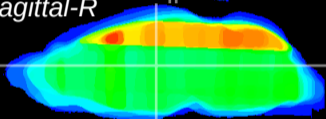

Coronal

Sagittal-R

Sagittal-L

ViBrism: CX31227
Horizontal

MD